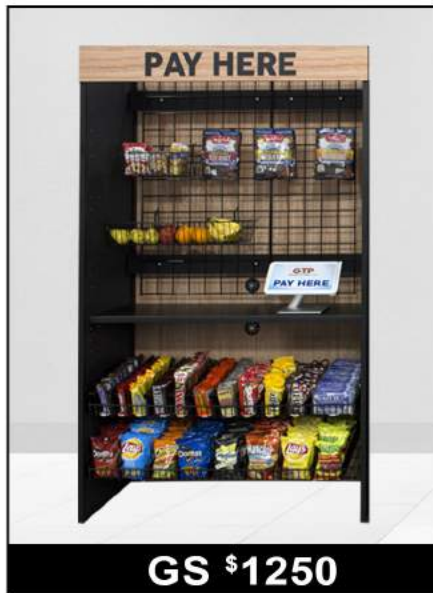

DELUXE MICRO MARKET FIXTURES - AVAILABLE IN 3FT AND 4FT SECTIONS X 35" DEPTH X 92" HIGH W/12" HEADER

AS \$1495

(6) 19" BLACK WIRE SHELVES
W/ (42) PRODUCT DIVIDERS

BS \$1495

(1) CABINET TOP SHELF
(1) CABINET W/LOCKING DOORS

CS \$1495

(1) 19" BLACK WIRE SHELF
W/ (7) PRODUCT DIVIDERS
(1) CABINET W/LOCKING DOORS

DS \$1495

(1) CABINET TOP SHELF
(1) SLATWALL OR GRIDWALL

ES \$1095

EMPTY KIOSK CABINET
(1) SLATWALL OR GRIDWALL

FS \$1495

CADNY BAR DIVIDER
\$5.00 PER DIVIDER

PRODUCT DIVIDER
\$3.00 PER DIVIDER

COOLER ADVANCEMENT SHELVES
\$27.50 PER SHELF
\$3.00 PER DIVIDER
\$6.00 PER PUSHER

GRIDWALL PEGS
(2"/4"/6"/8"/10"/12")
\$2 PER PEG

SLATWALL PEGS
(2"/4"/6"/8"/10"/12")
\$2 PER PEG

BASKETS
(12"x12"x4")
(12"x12"x8")
(24" x 12" x 4")
\$12 PER BASKET

ECONOMY MICRO MARKET FIXTURES

AVAILABLE IN 3FT AND 4FT SECTIONS X 23" DEPTH X 79" HIGH W/6" HEADER
STANDALONE CABINETS ONLY

- (2) 19" BLACK WIRE SHELF
W/ (14) PRODUCT DIVIDERS
- (1) CABINET TOP SHELF
- (1) GRIDWALL