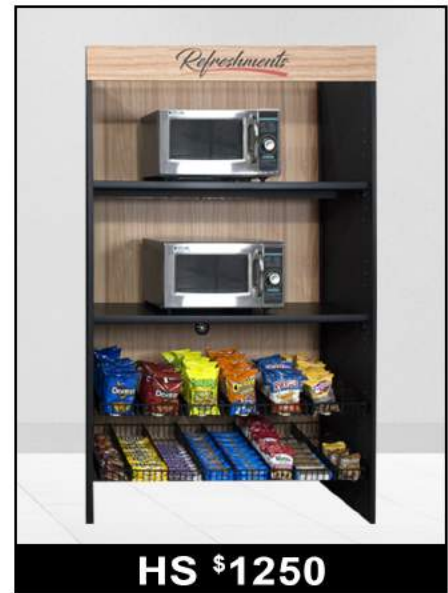

DELUXE MICRO MARKET FIXTURES - AVAILABLE IN 3FT AND 4FT SECTIONS X 35" DEPTH X 92" HIGH W/12" HEADER

AS \$1495

(6) 19" BLACK WIRE SHELVES
W/ (42) PRODUCT DIVIDERS

BS \$1495

(1) CABINET TOP SHELF
(1) CABINET W/LOCKING DOORS

CS \$1495

(1) 19" BLACK WIRE SHELF
W/ (7) PRODUCT DIVIDERS
(1) CABINET W/LOCKING DOORS

DS \$1495

(1) CABINET TOP SHELF
(1) SLATWALL OR GRIDWALL

ES \$1095

EMPTY KIOSK CABINET
(1) SLATWALL OR GRIDWALL

FS \$1495

BASKETS
(12"x12"x4")
(12"x12"x8")
(24" x 12" x 4")
\$12 PER BASKET

ECONOMY MICRO MARKET FIXTURES

AVAILABLE IN 3FT AND 4FT SECTIONS X 23" DEPTH X 79" HIGH W/6" HEADER
STANDALONE CABINETS ONLY

- (2) 19" BLACK WIRE SHELF
W/ (14) PRODUCT DIVIDERS
- (1) CABINET TOP SHELF
- (1) GRIDWALL

- (6) 19" BLACK WIRE SHELVES
W/ (42) PRODUCT DIVIDERS

- (2) 19" BLACK WIRE SHELF
W/ (14) PRODUCT DIVIDERS
- (2) CABINET TOP SHELF